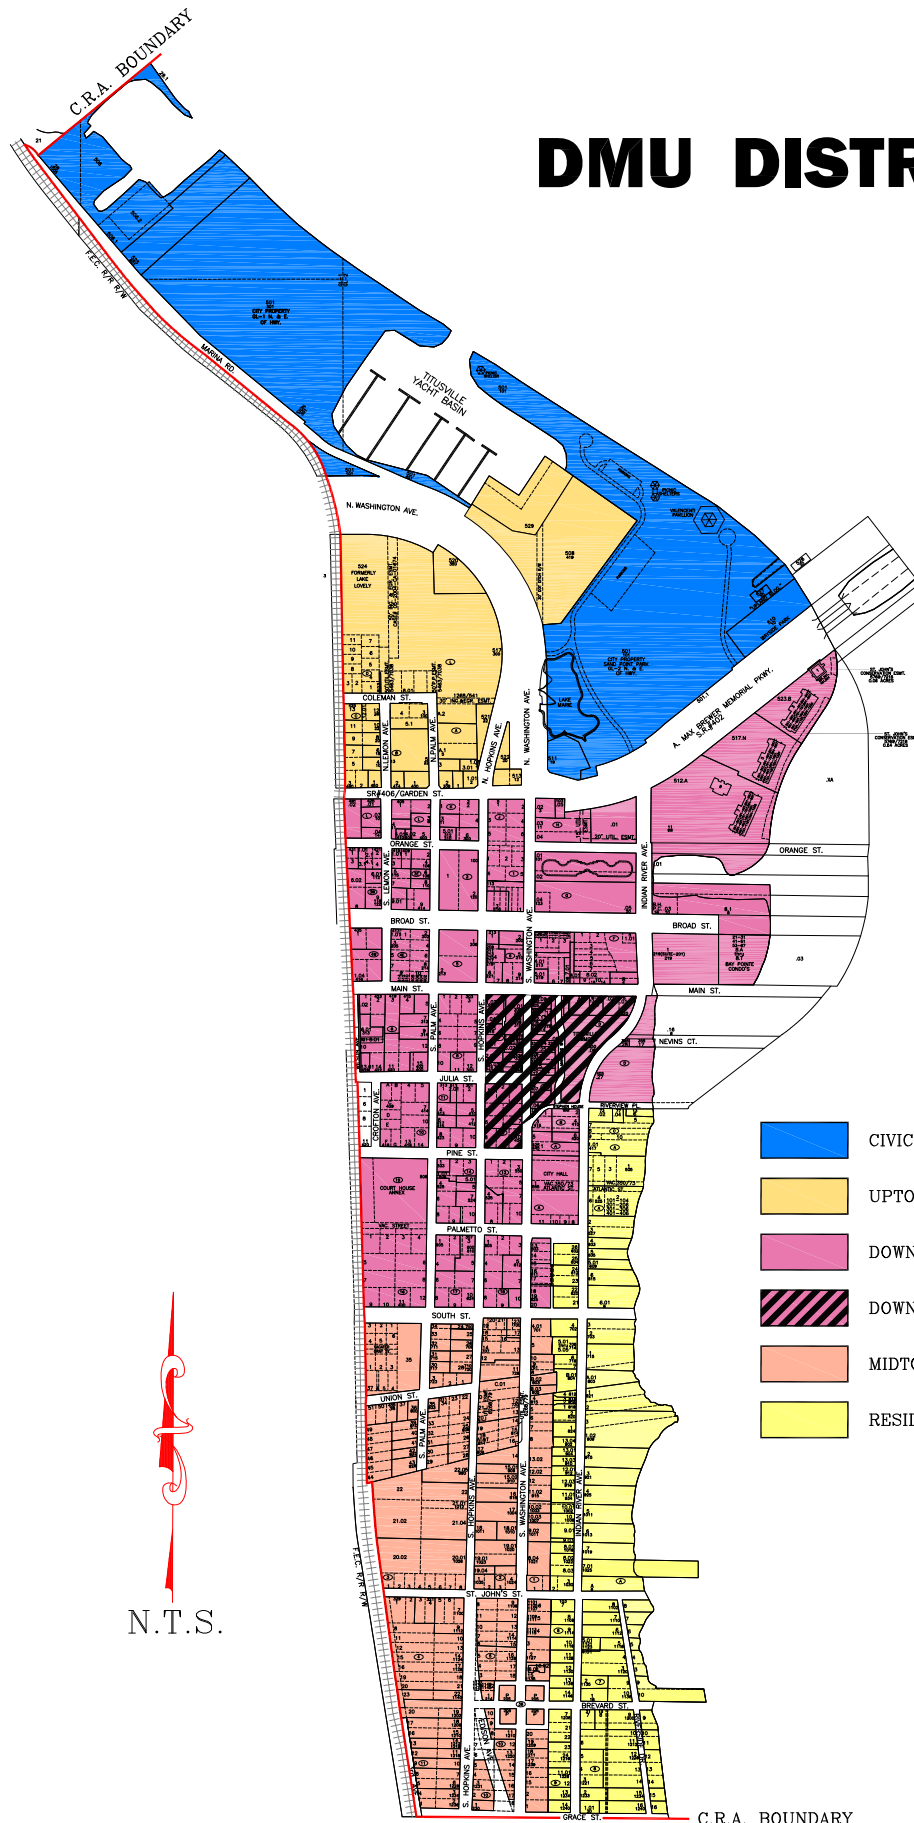

# DMU DISTRICTS

- CIVIC WATERFRONT
- UPTOWN
- DOWNTOWN
- DOWNTOWN HISTORIC DISTRICT
- MIDTOWN
- RESIDENTIAL HISTORIC DISTRICT

C.R.A. BOUNDARY